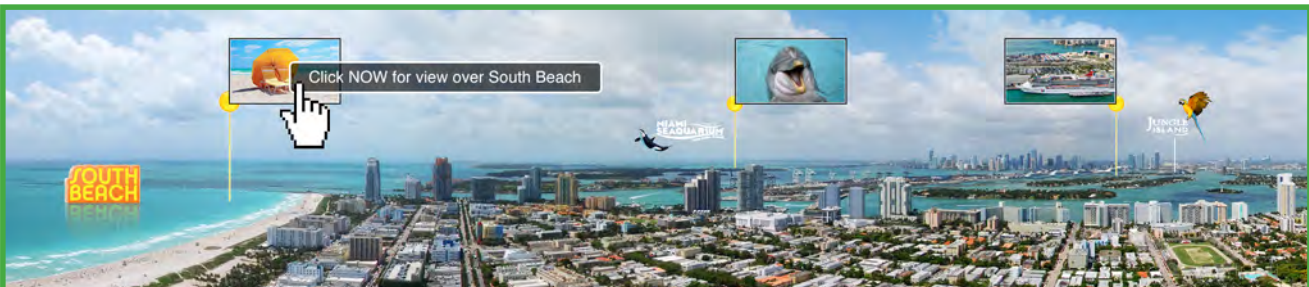

EyeTerra® Destinations Solutions provides the ultimate marketing and mapping resources for your vacation resort, hotel, golf course, stadium or event location. Breathtaking, fully navigable aerial views invite browsers to zoom in for 360° tours of the pool area, ballroom, clubhouse, penthouse suite, or whatever else they wish to explore. With our gorgeous and informative interactive images, you can attract visitors, members or bookings more persuasively than ever.

The perfect tool for your vacation resort, hotel, golf course, ski resort or any large-scale event. Here are just a few ways that our Destination tool can help you today:

- Document important events
- Utilize as a future planning tool
- Increase efficiency of foot traffic
- Increase occupancy and attendance
- Offers guiding and mapping tools for visitors and clients
- Provides dazzling showcases for your amenities and facilities