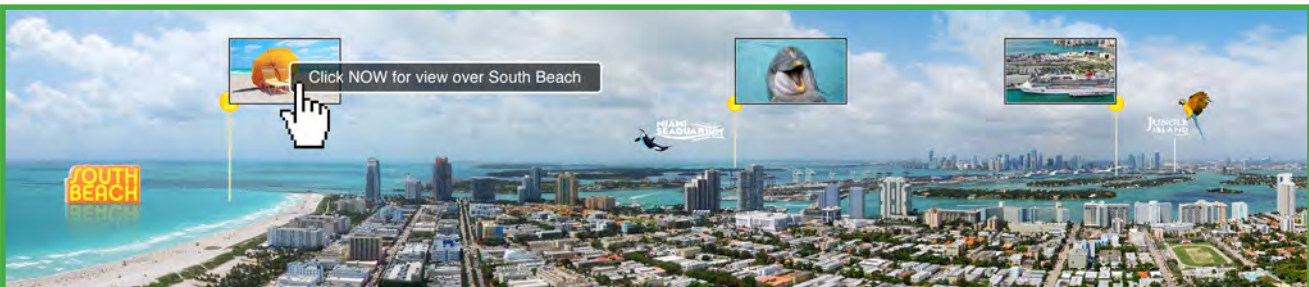

EyeTerra® Destinations Solutions provides the ultimate marketing and mapping resources for your vacation resort, hotel, golf course, stadium or event location. Breathtaking, fully navigable aerial views invite browsers to zoom in for 360° tours of the pool area, ballroom, clubhouse, penthouse suite, or whatever else they wish to explore. With our gorgeous and informative interactive images, you can attract visitors, members or bookings more persuasively than ever.

The perfect tool for your vacation resort, hotel, golf course, ski resort or any large-scale event. Here are just a few ways that our Destination tool can help you today:

- Document important events
- Utilize as a future planning tool
- Increase efficiency of foot traffic
- Increase occupancy and attendance
- Offers guiding and mapping tools for visitors and clients
- Provides dazzling showcases for your amenities and facilities